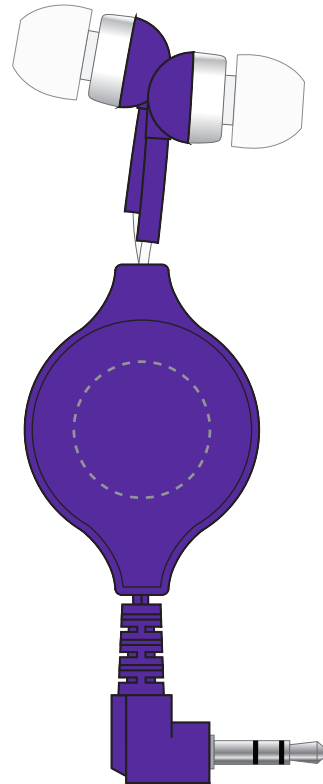

Your Ref:	Quantity:	Product Code: ZG0537
Our Ref:	Version: 1	Product Colour: PURPLE

**PRINTING CONCERNS:****PRODUCT INFO:**

We stock this item in the following colours

**PANTONE REFERENCE(S)**

Full Colour Doming

ARTWORK SCALE 100%

ARTWORK SCALE 100%  
Max print area: 18mm Dia.

Product Image for visualisation  
- colours may vary

The dashed line is to demonstrate print area and will not appear on your printed item